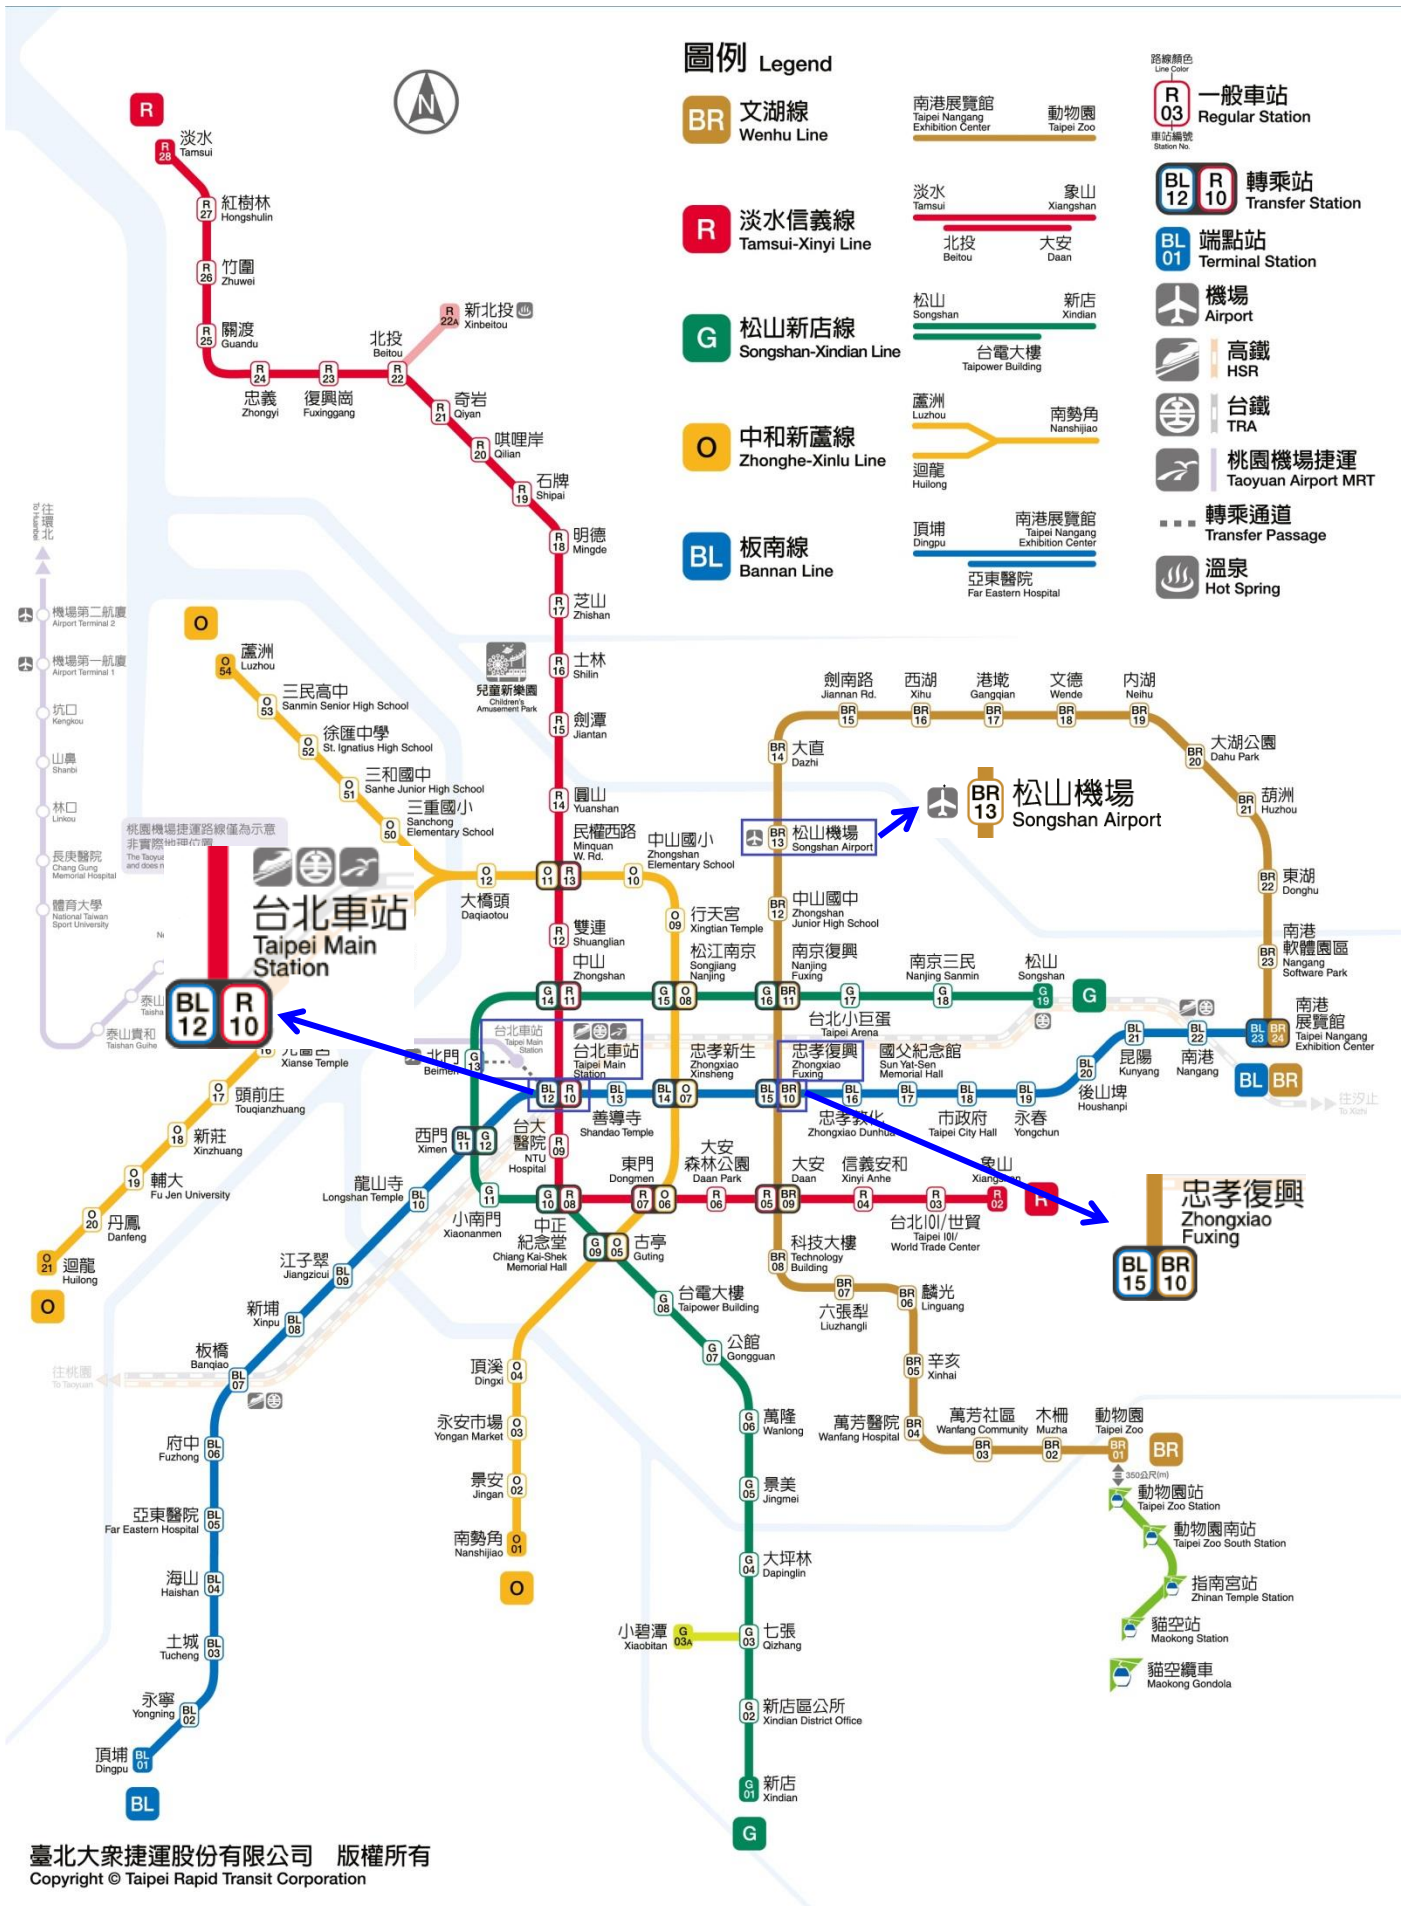

(Fig. 1)

- ◆ Please take Wenhua line- To Taipei zoo

After arriving at Zhongxiao Fuxing station, please transfer to Taipei Main station. ([metro Taipei](#)) (Fig. 1)

- ◆ Please take Bannan line - To Dingpu

Arriving at Taipei Main station, then you can take Taoyuan Airport MRT to Taoyuan HSR station. ([metro](#)

[Taoyuan](#)) (Fig. 2)

- ◆ Please walk Transfer Passage to take Taoyuan Airport MRT

At Taoyuan(THSR) station, please take a taxi to South Garden Hotels & Resorts.

- ◆ The typical taxi fare: About NTD 300

As an alternative,

At Taoyuan(THSR) station, please take Shuttle Bus to South Garden Hotels & Resorts.

Fig. 1: metro Taipei Wenhu line; Bannan line

桃園機場捷運系統路線圖

Taoyuan Airport MRT Route Map

備註：自2018.3月起，直達車增停A18與A21站班次詳見車站或官網時刻表。
Remark: Effective from March 2018, selected express trains stop at A1,A3,A8,A12,A13,A18 and A21. For further details, please refer to train timetable or our website.